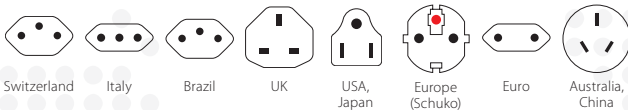

Standardfarbe

- Weiss

Combo World to Israel

2in1 solution: Israel and Europe – combined in a single adapter

This travel adapter ensures getting connected is easier than ever, not just in Israel but also in all other countries with Schuko standard sockets (as predominantly found in Europe). Our SKROSS® Combo World to Israel adapter provides global travellers with a safe, reliable and easy connection in all countries with the Israeli and Schuko standard, making it an ideal solution for business and leisure travellers.

Suitable for

Compatibility (Input)

Compatibility (Output)

Packaging (Retail)

Product Category

- Country Travel Adapter: Combo

Technical Specifications

- Designed in Switzerland
- Suitable for equipment with earthed & unearthed plugs (2- & 3-pole)
- Input plugs: Switzerland, Italy, Brazil, UK, USA/Japan, Europe (Schuko & 2-pole Euro), Australia/China
- Output plugs: Israel, Europe (Schuko)
- Input voltage: 100 V – 250 V
- Max. load: 16 A
- Power rating: e.g. 100 V – 1600 W / 250 V – 4000 W
- Does not convert voltage